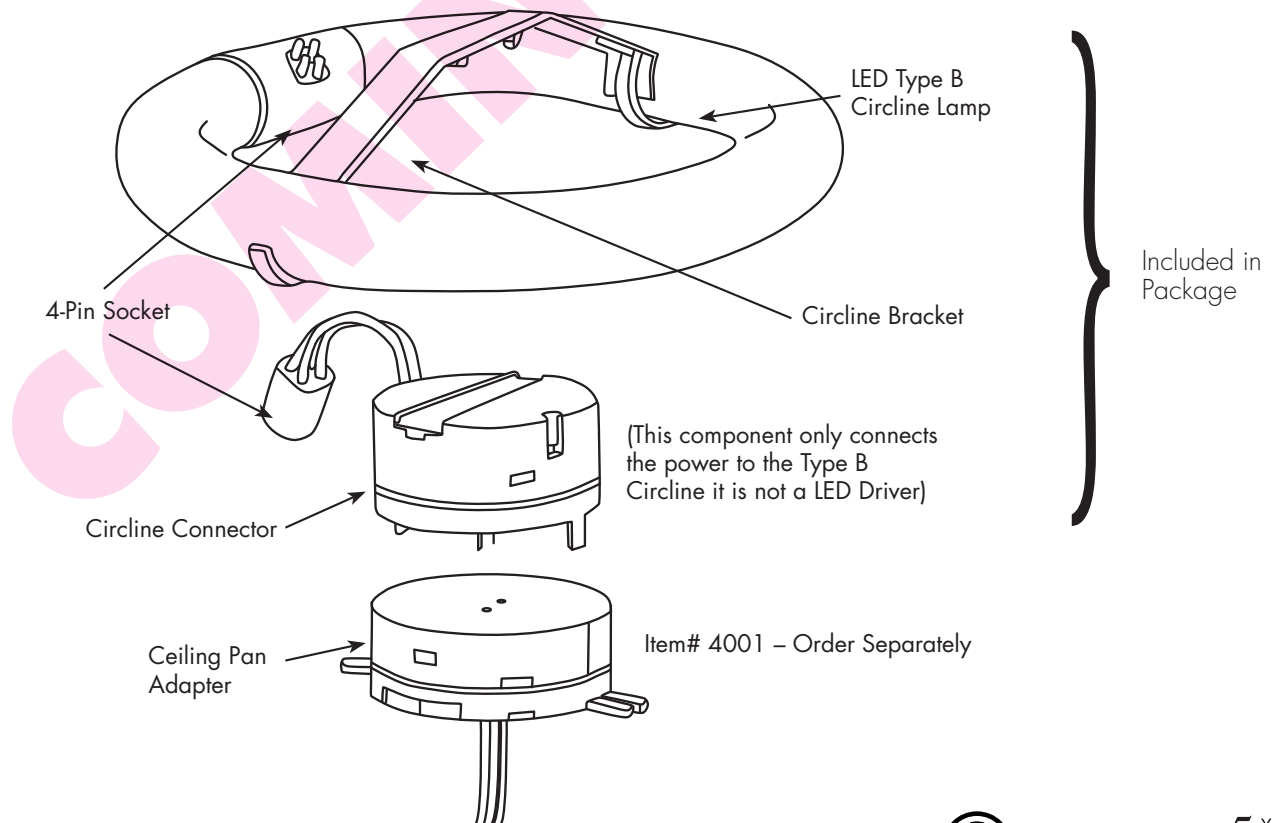

ITEM #	DESCRIPTION	WATTS	LUMENS	COLOR	HOURS	CRI	ML (inches)	DIA (inches)	BEAM ANGLE	DIMMABLE	MIN START TEMP	MAX OPERATING TEMP	VOLTAGE	WARRANTY	MASTER PACK
L13T9N5027K	LED 13W T9 CIRCL W CONN 27K	13	1,900	2700	50,000	80	2	8.75	360°	NO	-22F	113°F	120-277	5 YEARS	6
L13T9N5030K	LED 13W T9 CIRCL W CONN 30K	13	1,950	3000	50,000	80	2	8.75	360°	NO	-22F	113°F	120-277	5 YEARS	6
L13T9N5041K	LED 13W T9 CIRCL W CONN 41K	13	2,000	4100	50,000	80	2	8.75	360°	NO	-22F	113°F	120-277	5 YEARS	6