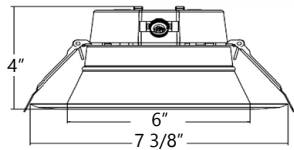

DL							
1	2	3					

1 - Series	2 - Diameter in Inches	3 - Type
DL	6 (7 Watt - 574 lumens) (9 Watt - 738 lumens) (11 Watt - 902 lumens) 8 (12 Watt - 1092 lumens) (16 Watt - 1456 lumens) (22 Watt - 2002 lumens) 10 (32 Watt - 3000 lumens) (37 Watt - 3500 lumens) (43 Watt - 4000 lumens)	AOK (Adjustable Output and Kelvin Temp 30K, 35K, 40K & 50K)

Physical Characteristics

Dimensions

Version	Depth	Cut -Out Dimension	Lens Diameter	Outer Edge	Weight
6"	4"	6"	4 1/4"	7 3/8"	.89lbs
8"	4 3/8"	8 1/16"	5 1/4"	9 7/16"	1.12lbs
10"	4 5/8"	10 1/8"	6 1/4"	11 13/16"	1.40lbs

6" Downlight