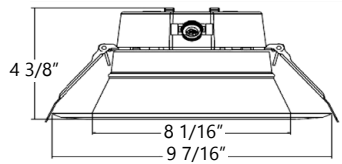

8" Downlight