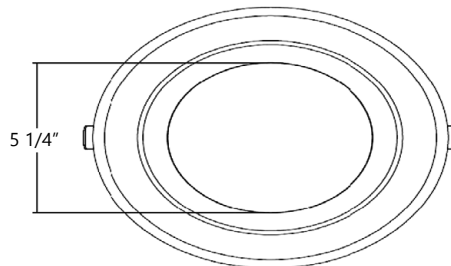

8" Downlight