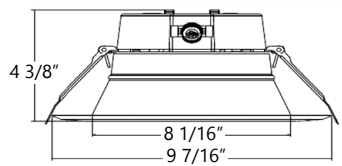

8" Downlight