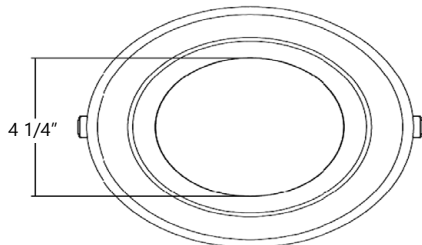

DL							
1	2	3					

1 - Series	2 - Diameter in Inches	3 - Type
DL	6 (7 Watt - 574 lumens) (9 Watt - 738 lumens) (11 Watt - 902 lumens) 8 (12 Watt - 1092 lumens) (16 Watt - 1456 lumens) (22 Watt - 2002 lumens) 10 (32 Watt - 3000 lumens) (37 Watt - 3500 lumens) (43 Watt - 4000 lumens)	AOK (Adjustable Output and Kelvin Temp 30K, 35K, 40K & 50K)

Physical Characteristics

Dimensions

Version	Depth	Cut -Out Dimension	Lens Diameter	Outer Edge	Weight
6"	4"	6"	4 1/4"	7 3/8"	.89lbs
8"	4 3/8"	8 1/16"	5 1/4"	9 7/16"	1.12lbs
10"	4 5/8"	10 1/8"	6 1/4"	11 13/16"	1.40lbs

6" Downlight