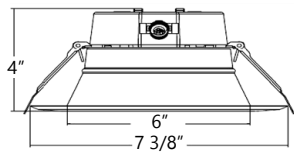

DL							
1	2	3					

1 - Series	2 - Diameter in Inches	3 - Type
DL	6 (7 Watt - 574 lumens) (9 Watt - 738 lumens) (11 Watt - 902 lumens) 8 (12 Watt - 1092 lumens) (16 Watt - 1456 lumens) (22 Watt - 2002 lumens) 10 (32 Watt - 3000 lumens) (37 Watt - 3500 lumens) (43 Watt - 4000 lumens)	AOK (Adjustable Output and Kelvin Temp 30K, 35K, 40K & 50K)

Physical Characteristics

Dimensions

Version	Depth	Cut -Out Dimension	Lens Diameter	Outer Edge	Weight
6"	4"	6"	4 1/4"	7 3/8"	.89lbs
8"	4 3/8"	8 1/16"	5 1/4"	9 7/16"	1.12lbs
10"	4 5/8"	10 1/8"	6 1/4"	11 13/16"	1.40lbs

6" Downlight