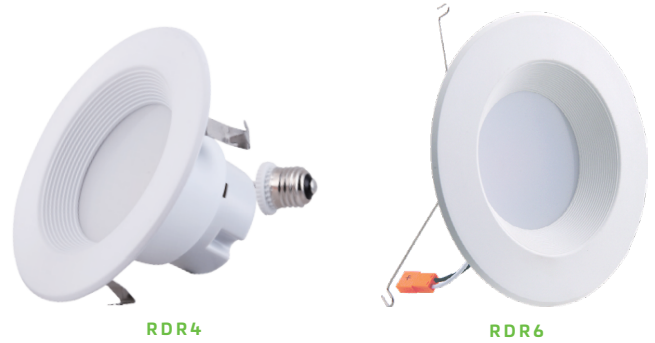

SC-4

RDR Downlight Retrofit

FEATURES

- Replaces legacy 4" or 6" CFL or incandescent downlights
- Provides comfortable diffused light with no dark spots
- Integrated white trim with medium base (E26) socket adapters (included) for direct replacement
- FieldCCeT feature (select models) allows for multiple "set and forget" CCT options in each fixture

CERTIFICATIONS

- UL Listed for Wet/Damp locations
- ENERGY STAR® Approved for superior energy efficiency
- Title 20 certified and supports compliance with Title 24 (JA8) (90CRI models)

PERFORMANCE

- Rated lifetime L70: 35,000
- 3000K CCT
- FieldCCeT: 27/30/35/40/5000K
- CRI: >80; >90

ELECTRICAL

- Input voltage: 120V
- Triac dimming
- Power Factor: >0.9
- THD: <20%

THERMAL

- -4°F to 104°F (-20°C to 40°C) operating temperature

CONSTRUCTION

- White finish
- Frosted lens for diffuse lighting

WARRANTY

- 5 year limited warranty. Additional warranty options available. Contact EiKO for details

project name	type
catalog number	voltage
approved by	date

FIELD CCeT allows the user to select the desired color temperature on install using a switch on the back of the fixture.

POWER SET allows for multiple "set and forget" lumen stops in each fixture.

APPLICATIONS

- Multi-Residential (Dorms/Apartments)
- Classroom
- Office
- Reception/Lobby
- Restrooms
- Retail
- Dr. Offices/Waiting/Patient Rooms
- Library
- Meeting rooms
- Dining/Cafeteria
- Airports
- Automotive Dealerships
- Hallways
- Stairwells

NOMENCLATURE

MODEL	SIZE	LUMENS	WATTS	CRI/CCT	VOLTAGE	DIMMING	FINISH	REFLECTOR	
RDR : Downlight Retrofit	4 - 4"	65 - 650 lm	10W - 10W	830 - 80 CRI; 3000K	120 - 120V	DT - Triac Dimming	WH - White	B - Baffle	
		65 - 650 lm	13W - 13W						
		85 - 850 lm	13W - 13W						
		[Blank] 1,100 lm	13W - 13W						
	6 - 6"	75 - 750 lm	11W - 11W						
		[Blank] 900 lm	13W - 13W						
		[Blank] 1,500 lm	16W - 16W						
	120 - 1,200 lm	17W - 17W							
	4 - 4"	[Blank] 800 lm	10W - 10W						9CCT5 - 90 CRI; 27/30/35/40/5000K (FieldCCeT)
	6 - 6"	[Blank] 1,040 lm	13W - 13W						
4 - 4"	[Blank] 1,040/800/640 lm	PS13 - 13W/10W/8W	9FCCT - 90 CRI; 27/30/35/40/5000K (FieldCCeT)						
6 - 6"	[Blank] 1,400/1,100/850 lm	PS17 - 17W/13W/10W							

(90CRI models only)