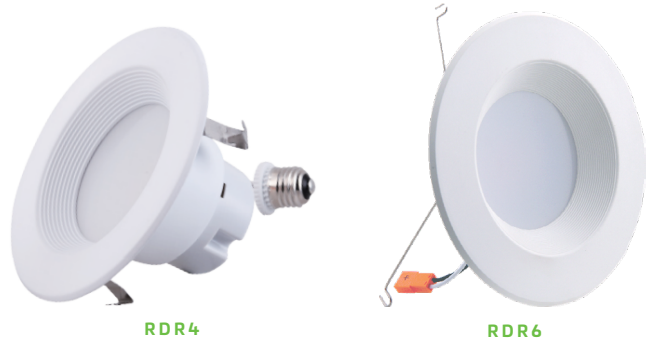

SC-5

RDR Downlight Retrofit

FEATURES

- Replaces legacy 4" or 6" CFL or incandescent downlights
- Provides comfortable diffused light with no dark spots
- Integrated white trim with medium base (E26) socket adapters (included) for direct replacement
- FieldCCeT feature (select models) allows for multiple "set and forget" CCT options in each fixture

ELECTRICAL

- Input voltage: 120V
- Triac dimming
- Power Factor: >0.9
- THD: <20%

THERMAL

- -4°F to 104°F (-20°C to 40°C) operating temperature

CONSTRUCTION

- White finish
- Frosted lens for diffuse lighting

FIELD CCeT allows the user to select the desired color temperature on install using a switch on the back of the fixture.

POWER SET allows for multiple "set and forget" lumen stops in each fixture.

APPLICATIONS